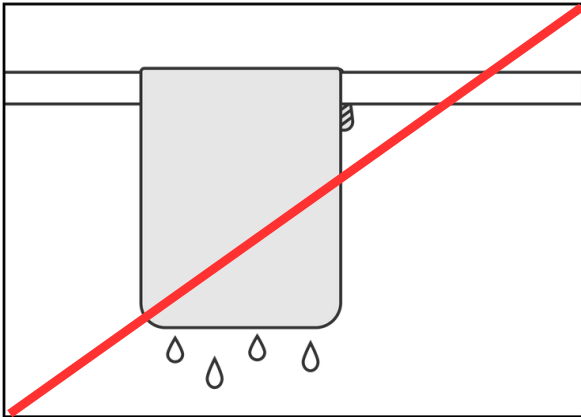

Floor Mats

- The Conni Absorbent Anti Slip Floor Mat is easy to wash by hand and can be used countless times.

- Rinse surface of mat with warm soapy water and hose off.
- Do not use fabric softeners
- Do not use bleach

- Drain off excess liquid but do not hang. Hanging can cause warping. Once drained, lay flat in the sun to dry.